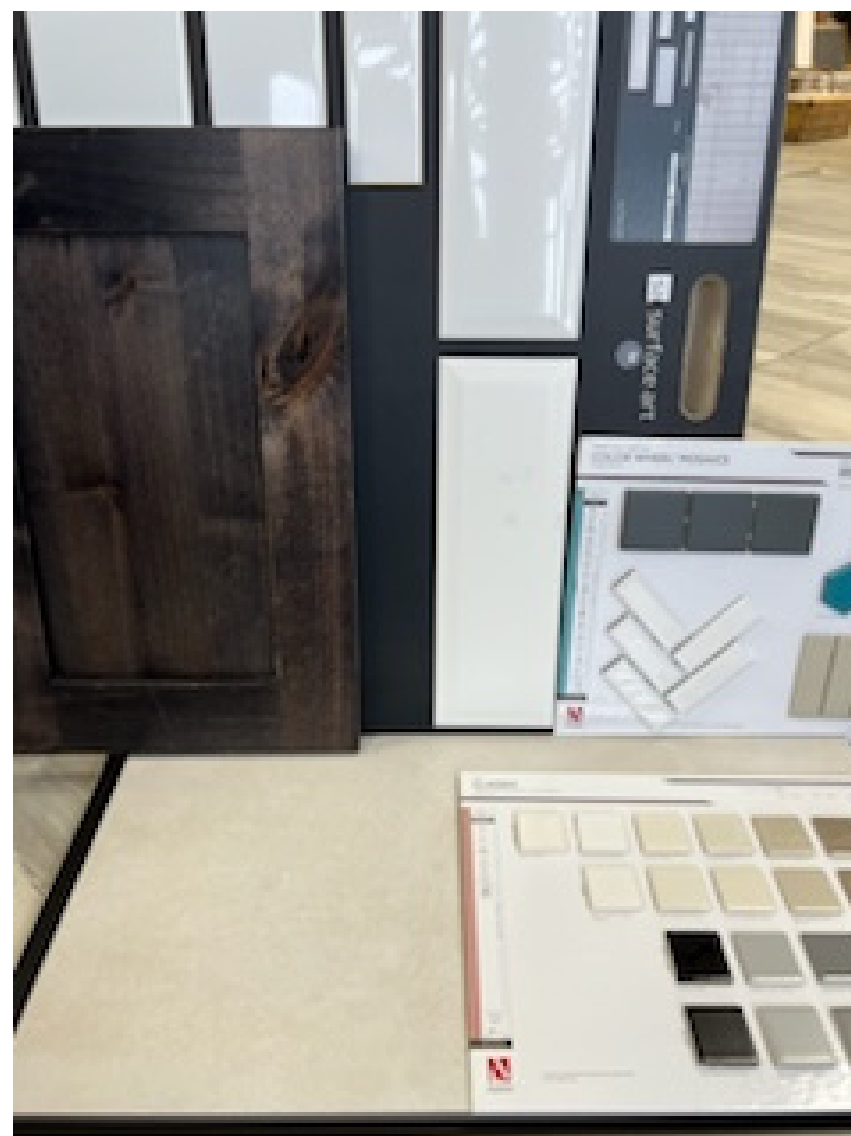

# 36 N WHITE PINE LN RIGBY, IDAHO

**EXTERIOR COLORS**

SW 7064  
Passive

**WALLS**

SW 7006  
Extra White

**TRIM & CEILING**

**PLUMBING FIXTURES**

**CARPET**

**DARDYN LIGHT PKG ESPRESSO**

**KITCHEN, LIVING ROOM**

**MAIN & BASEMENT BATHROOMS**

**MASTER BATHROOM**

**\*\* colors can appear different based on lighting, color lot, dyes, and manufacturing date\*\*some colors can change based on availability\*\***